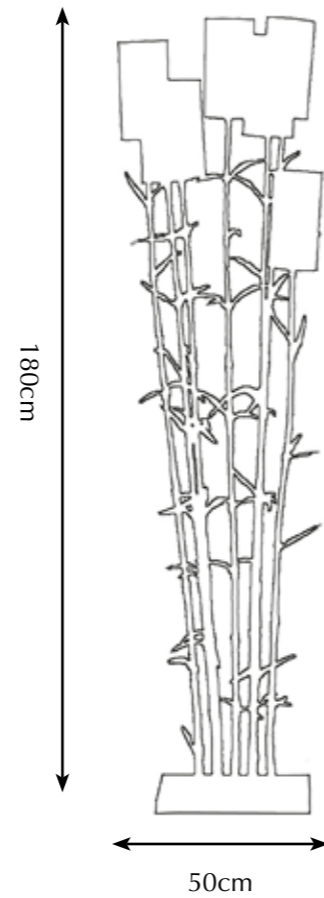

MYSTERIOUS BAMBOO

Nature can work in mysterious ways, with its grace and curiosity serving as a great source of inspiration. In various Asian cultures bamboo is regarded a symbol for uprightness and tenacity. The plant is often endowed with traits as integrity, elegance, and optimism. The new *Mysterious Bamboo* series represents Pieter Adam's own interpretation of this noble plant, enriching it with a playfulness, joy and light-heartedness. The integrity and elegance in the detailing shows a great admiration of nature. An excellent choice for anyone looking to implement a botanical, mystic touch to their interior, perfectly fitting the present zeitgeist.

Itemnr: **PA 901**
 Model: Mysterious Bamboo table lamp
 Material: Casted brass
 Shade: 5305 Pitch Black Silk
 Sockets: 5x E14 max. 40Watt
 Finish: -Natural Brass
-Dutch Silver

* For images of the other finishes visit our website.

Itemnr: **PA 902**
 Model: Mysterious Bamboo floor lamp S
 Material: Casted brass
 Shade: 5305 Pitch Black Silk
 Sockets: 3x E14 max. 40Watt
 Finish: **-Natural Brass**
-Dutch Silver

* For images of the other finishes visit our website.