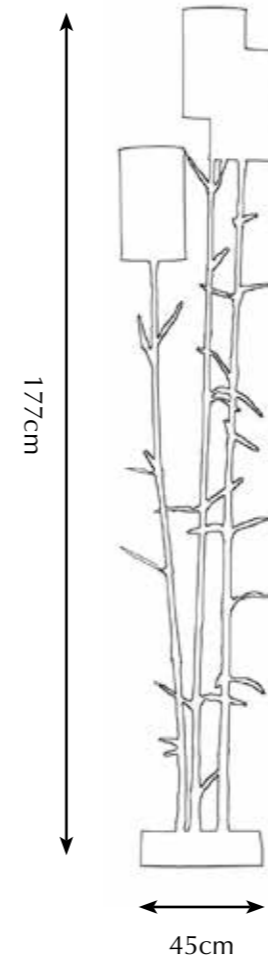

MYSTERIOUS BAMBOO

Nature can work in mysterious ways, with its grace and curiosity serving as a great source of inspiration. In various Asian cultures bamboo is regarded a symbol for uprightness and tenacity. The plant is often endowed with traits as integrity, elegance, and optimism. The new *Mysterious Bamboo* series represents Pieter Adam's own interpretation of this noble plant, enriching it with a playfulness, joy and light-heartedness. The integrity and elegance in the detailing shows a great admiration of nature. An excellent choice for anyone looking to implement a botanical, mystic touch to their interior, perfectly fitting the present zeitgeist.

Itemnr: **PA 901**
 Model: Mysterious Bamboo table lamp
 Material: Casted brass
 Shade: 5305 Pitch Black Silk
 Sockets: 5x E14 max. 40Watt
 Finish: -Natural Brass
-Dutch Silver

* For images of the other finishes visit our website.

Itemnr: **PA 902**
 Model: Mysterious Bamboo floor lamp S
 Material: Casted brass
 Shade: 5305 Pitch Black Silk
 Sockets: 3x E14 max. 40Watt
 Finish: **-Natural Brass**
-Dutch Silver

* For images of the other finishes visit our website.